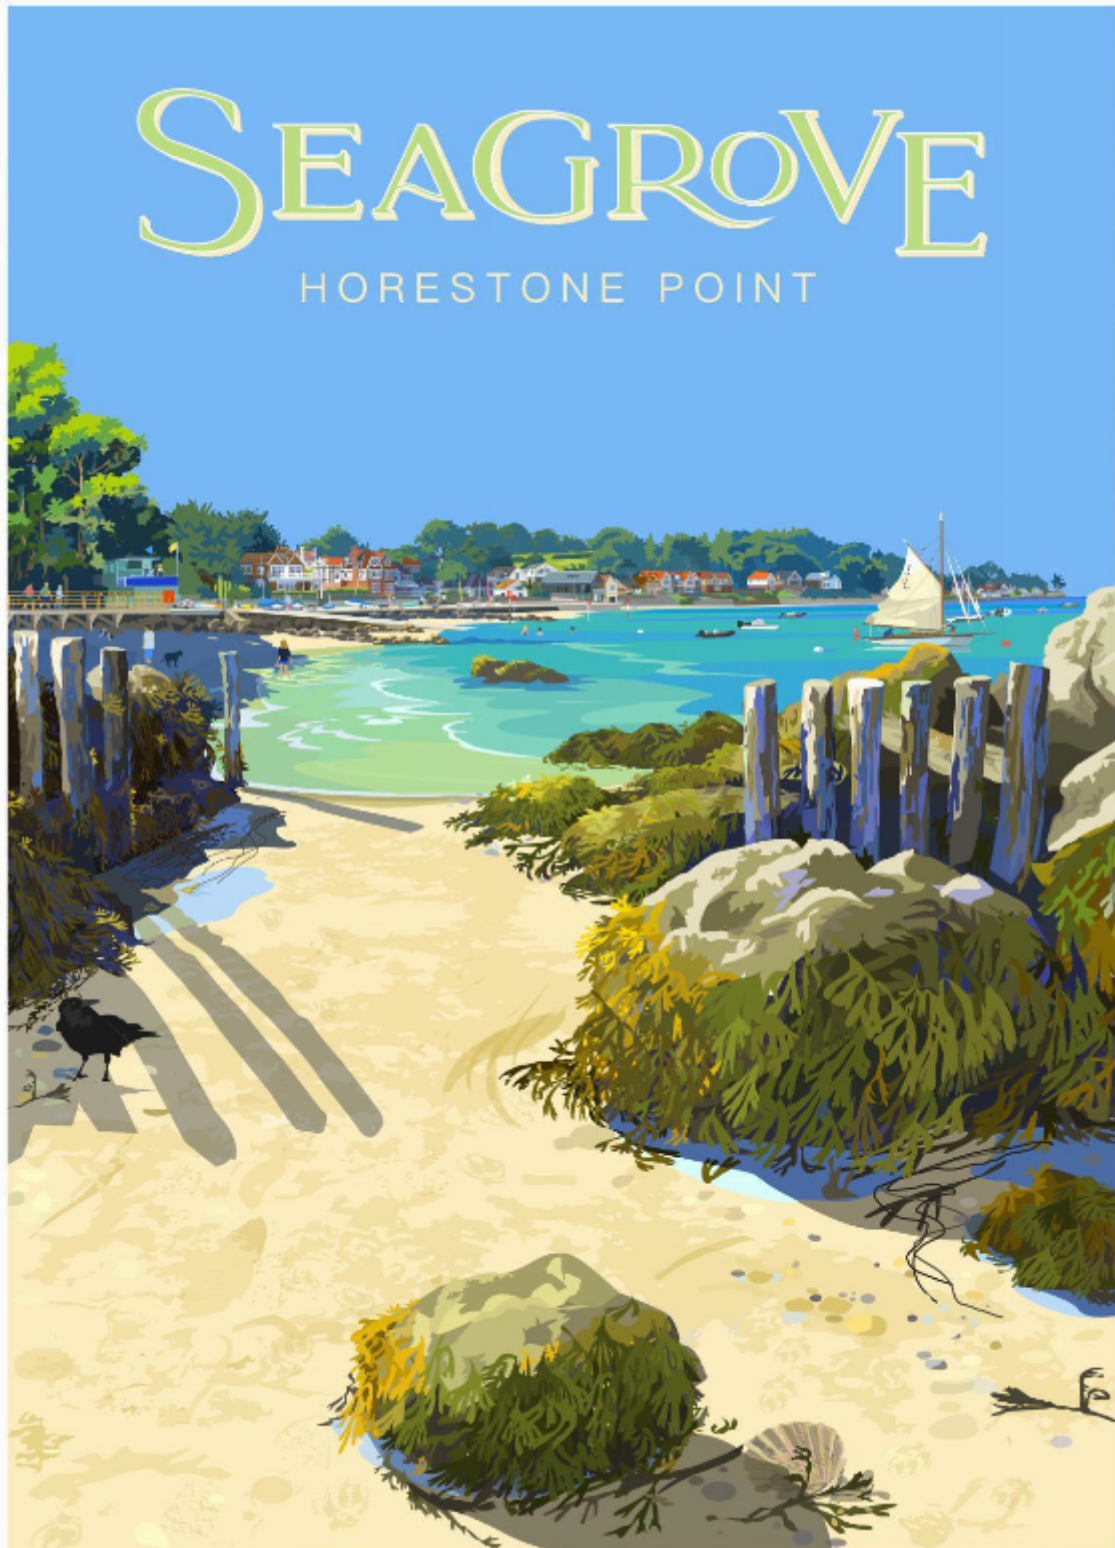

KENDALLS FINE ART

Seagrove X large Framed
Sue Stitt

Sold

REF: 3387

Framed Height: 98 cm (38.6")

Framed Width: 73 cm (28.7")

Description

Seagrove X large Framed - Special Order