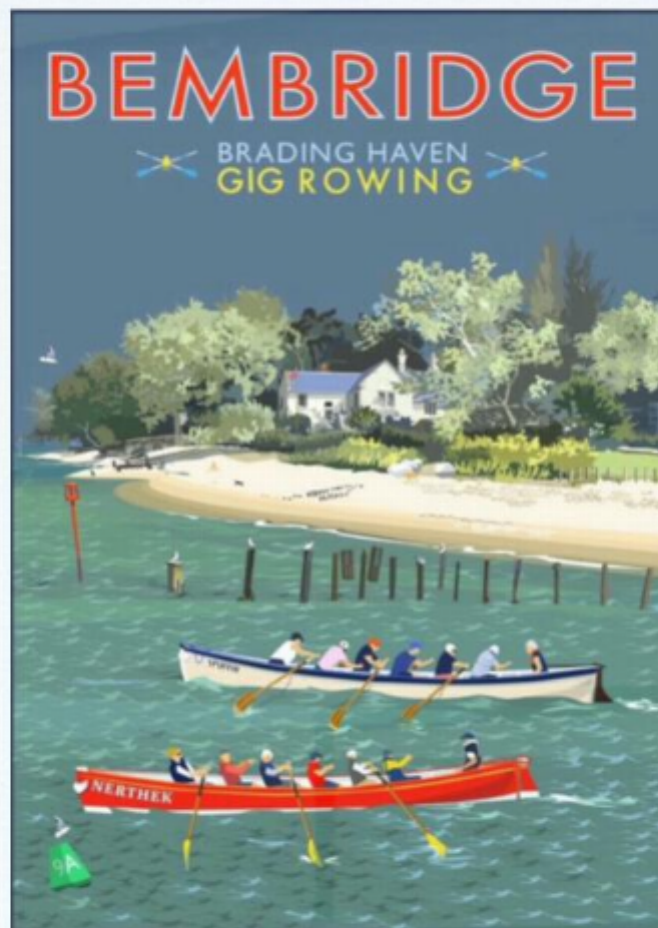

# KENDALLS FINE ART

Brading Haven Gig Rowing - small unframed  
Sue Stitt

£95

REF: 3971

Height: 50 cm (19.7")

Width: 40 cm (15.7")

## Description

The beautiful classic wooden Gig Nertheek and the GRP Puffin are regularly seen out for rows from Brading Haven Yacht Club in Bembridge.

Sue has been fortunate to join them ( as a rookie rower ) and appreciate what special boats these are.