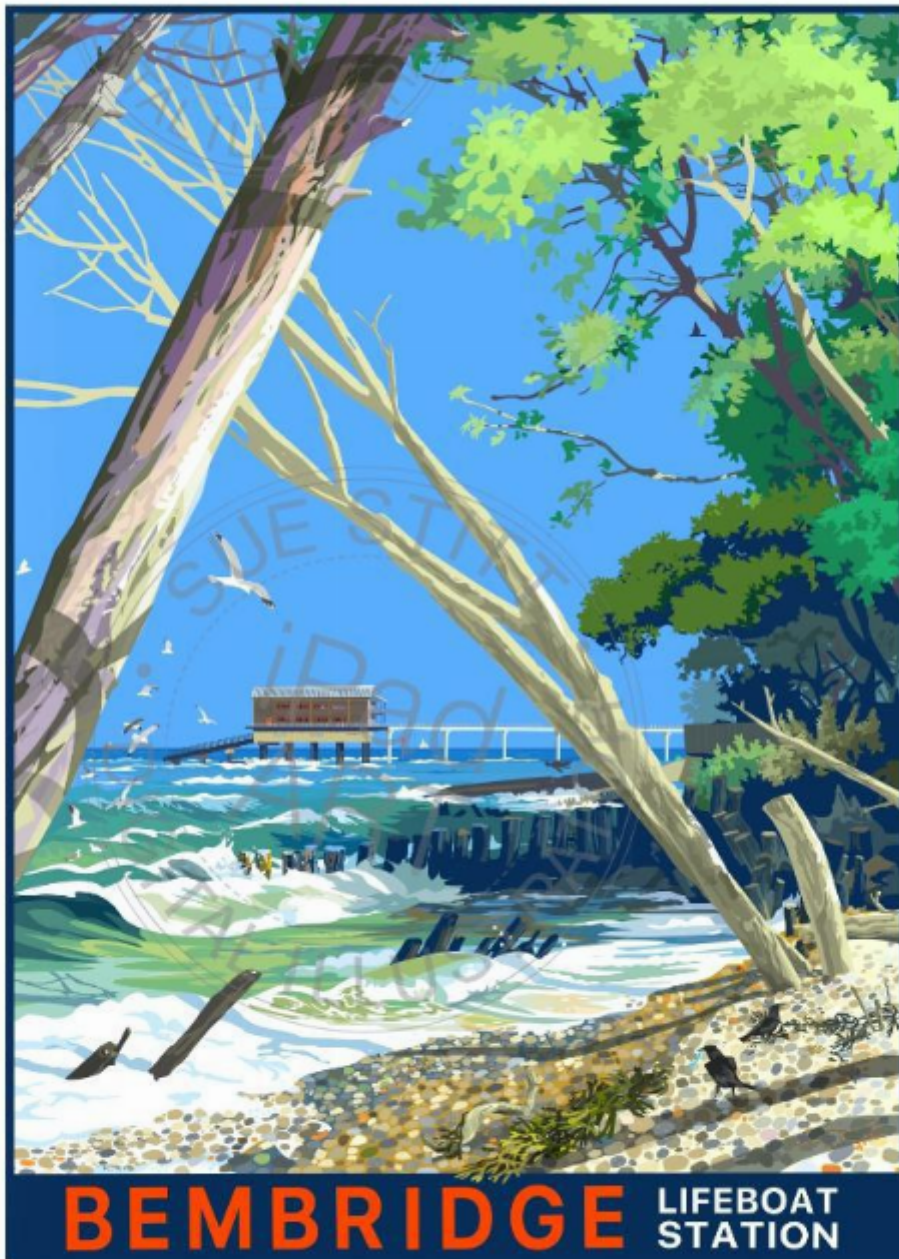

KENDALLS FINE ART

Bembridge Lifeboat Station - large framed
Sue Stitt

Sold

REF: 3186

Framed Height: 75 cm (29.5")

Framed Width: 57 cm (22.4")

Description

Bembridge Lifeboat Station - large framed