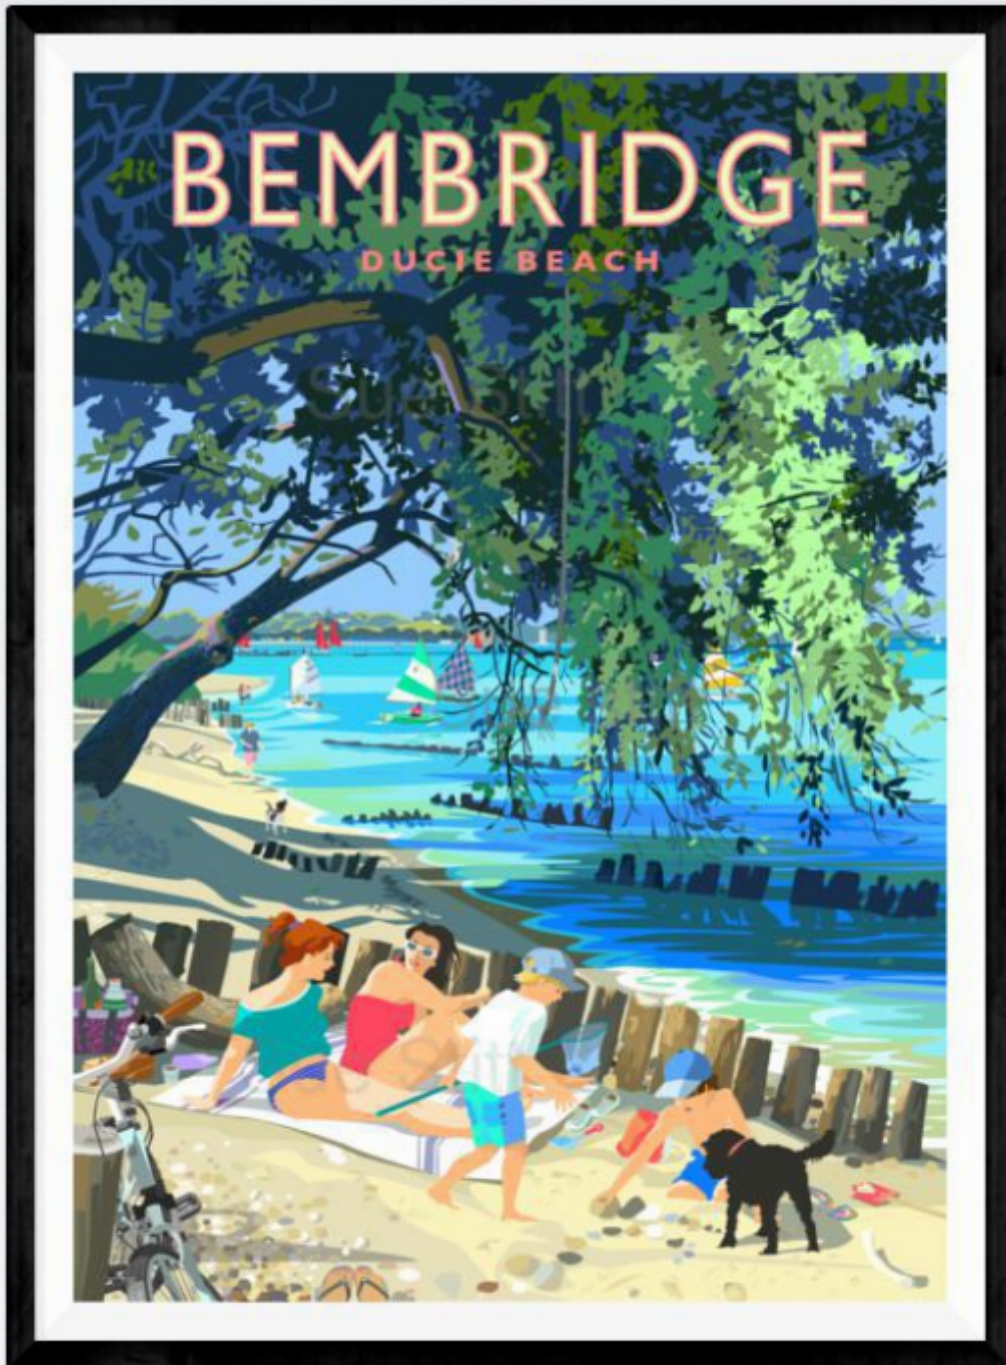

KENDALLS FINE ART

Bembridge Ducie Beach - small framed
Sue Stitt

Sold

REF: 2874

Framed Height: 54 cm (21.3")

Framed Width: 44 cm (17.3")

Description

Bembridge Ducie Beach - small framed