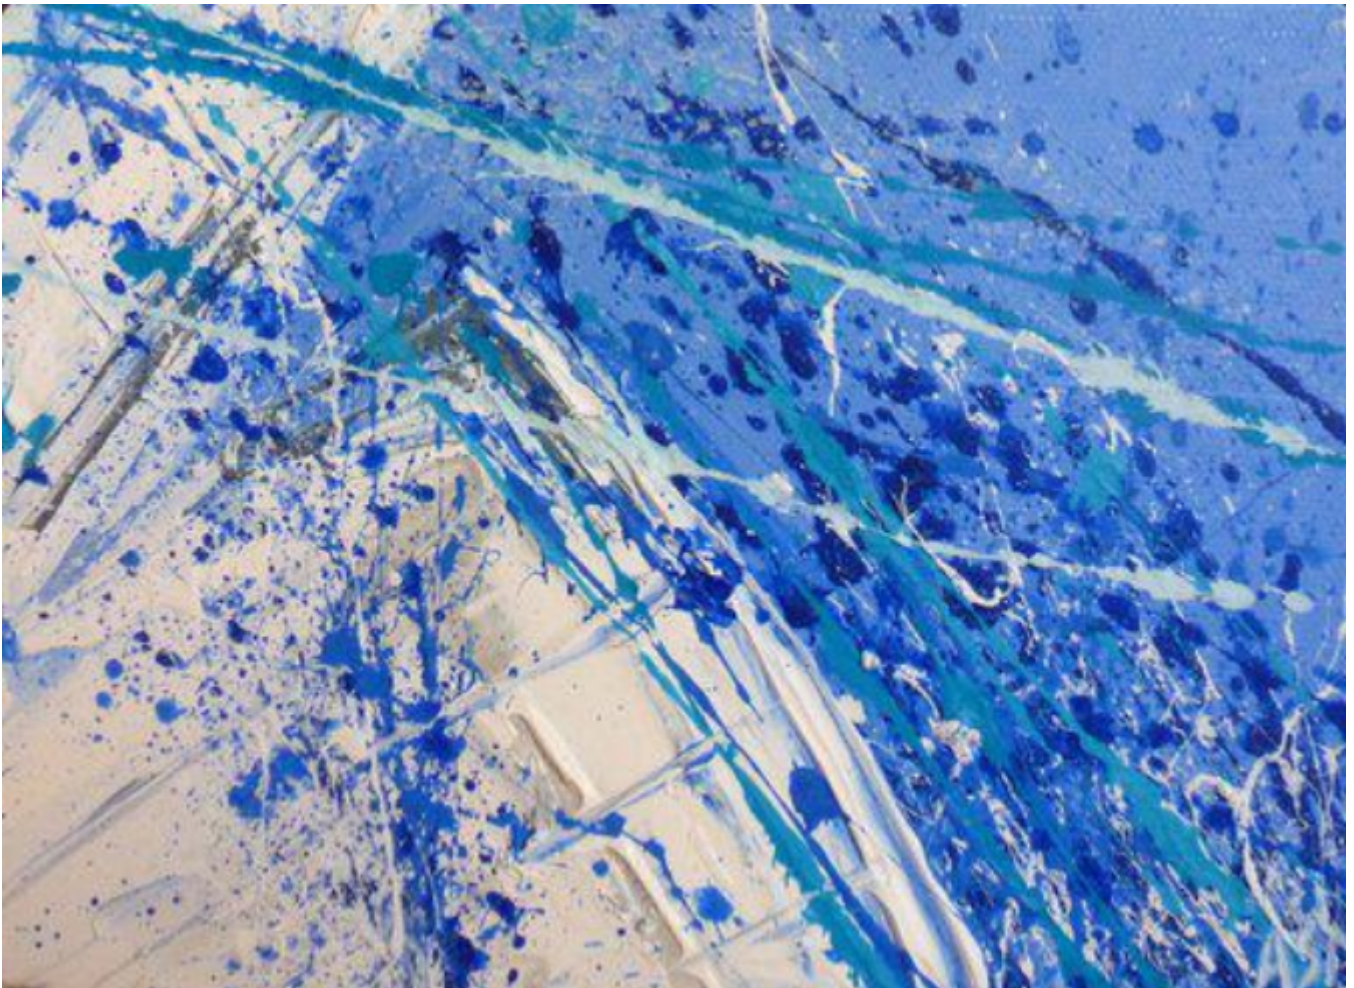

Gaff study

Annabel Menheneott

Sold

REF: 1944

Height: 18 cm (7.1")

Width: 13 cm (5.1")

## Description

Gaff study