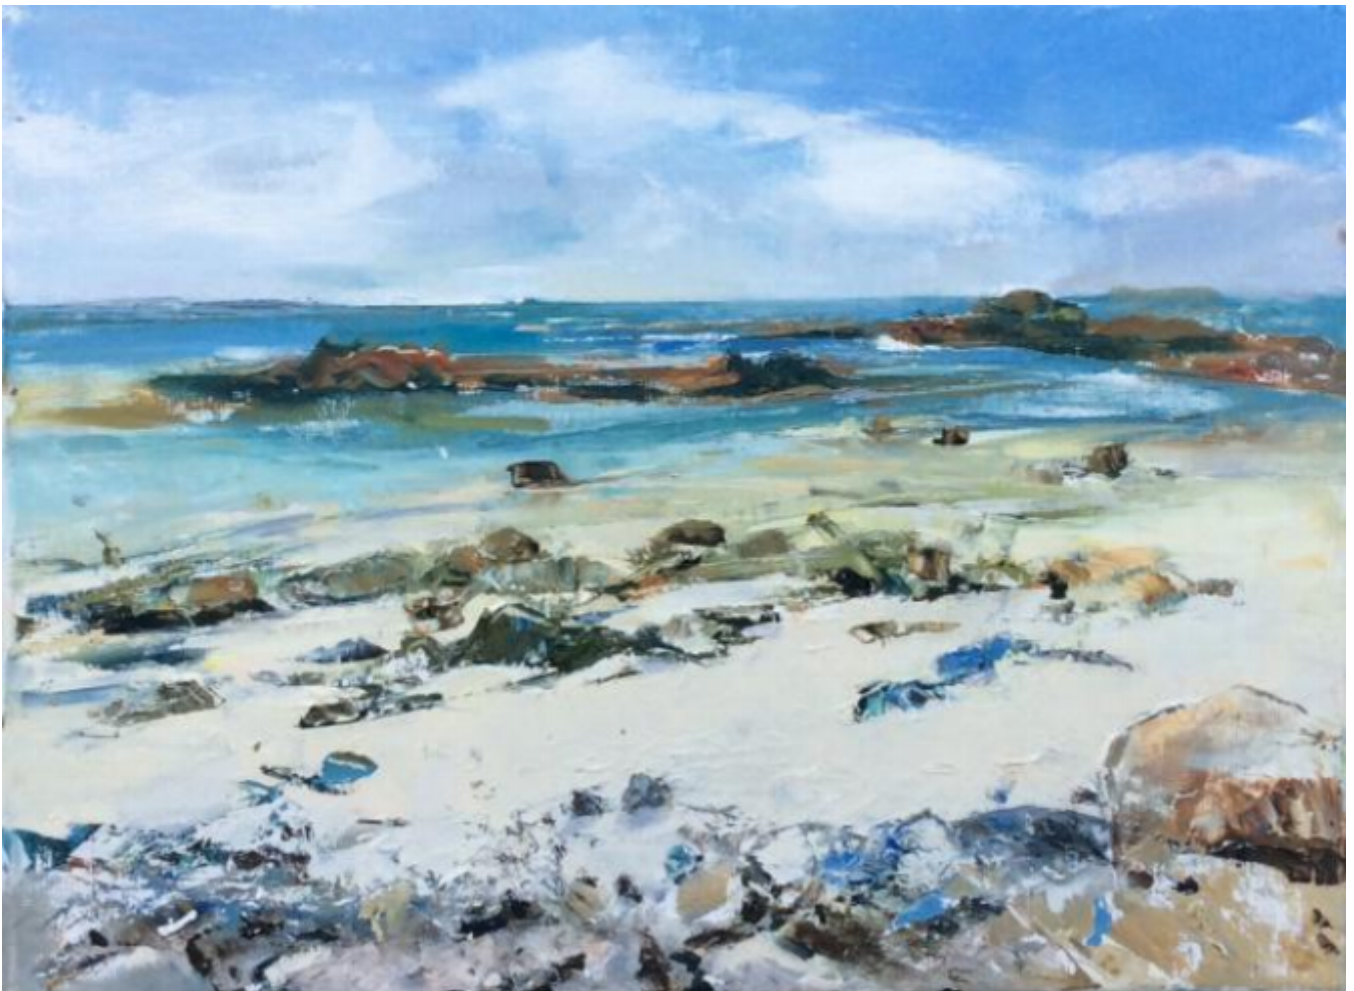

On Rushey Bay, Bryher

Kim Jarvis

Sold

REF: 2884

Framed Height: 40 cm (15.7")

Framed Width: 50 cm (19.7")

## Description

On Rushey Bay, Bryher