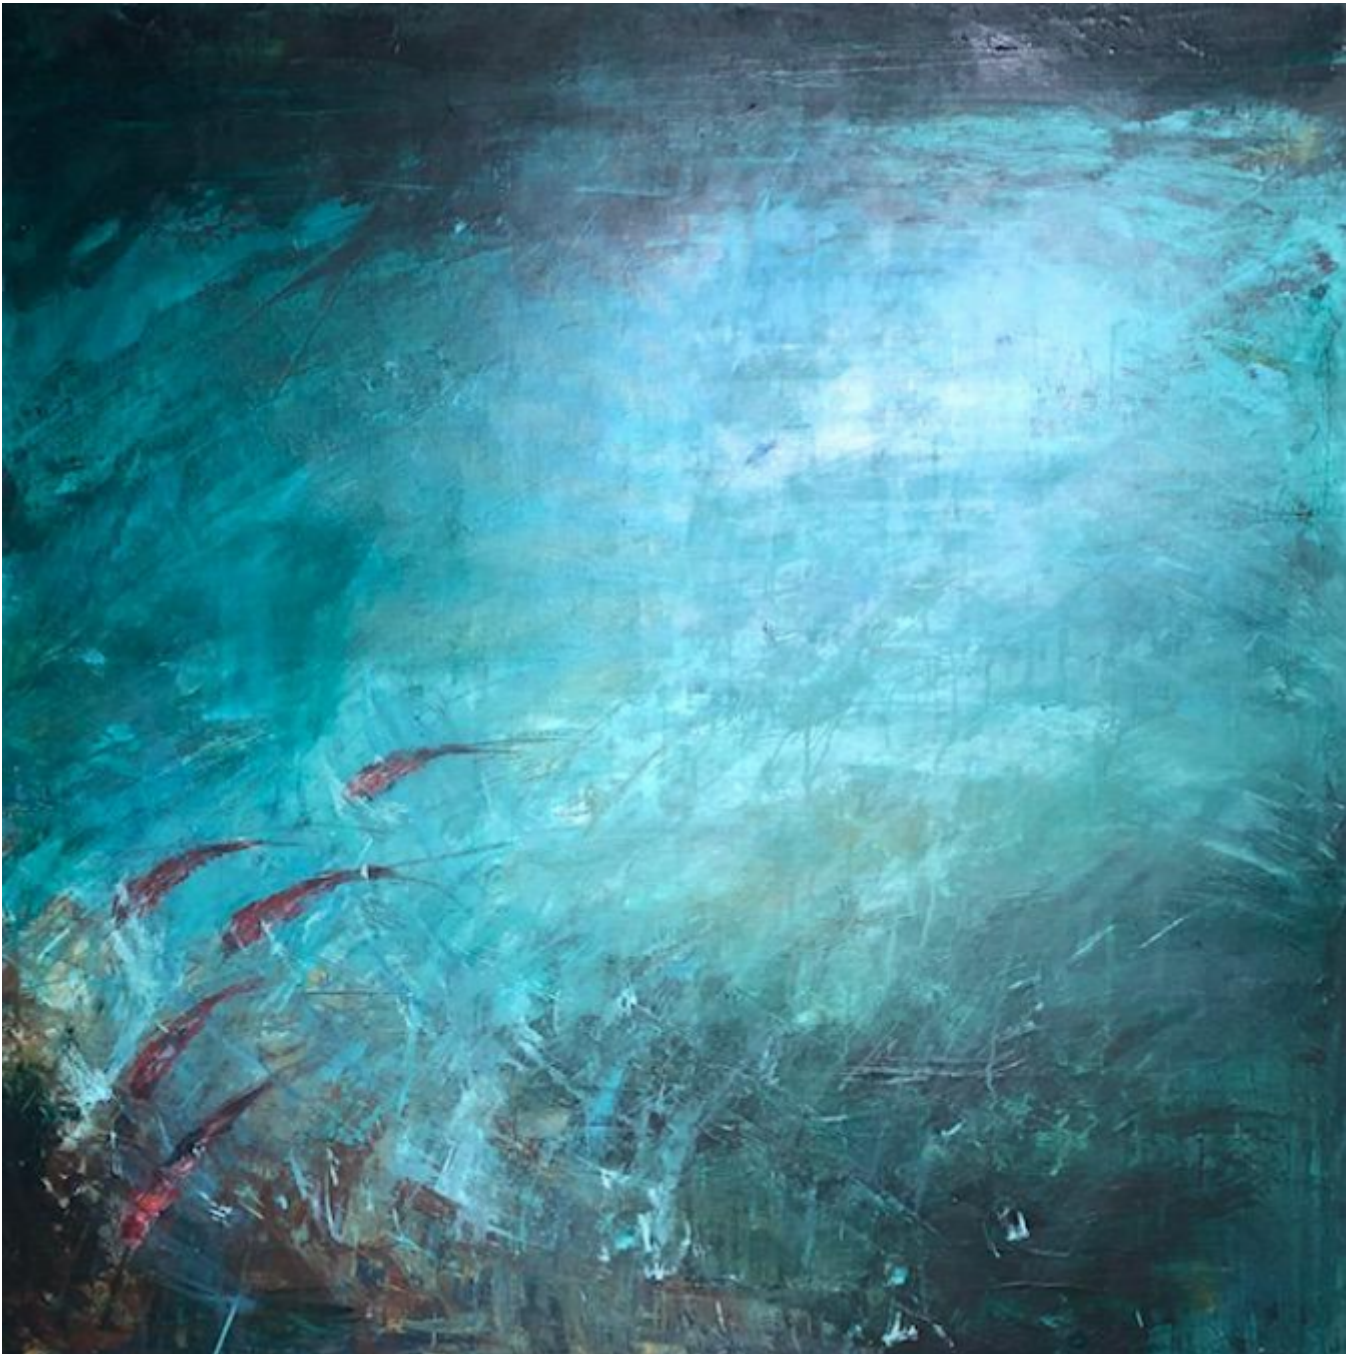

Water Reflections

Jane Vaux

Sold

REF: 3067

Height: 100 cm (39.4")

Width: 100 cm (39.4")

## Description

Water Reflections