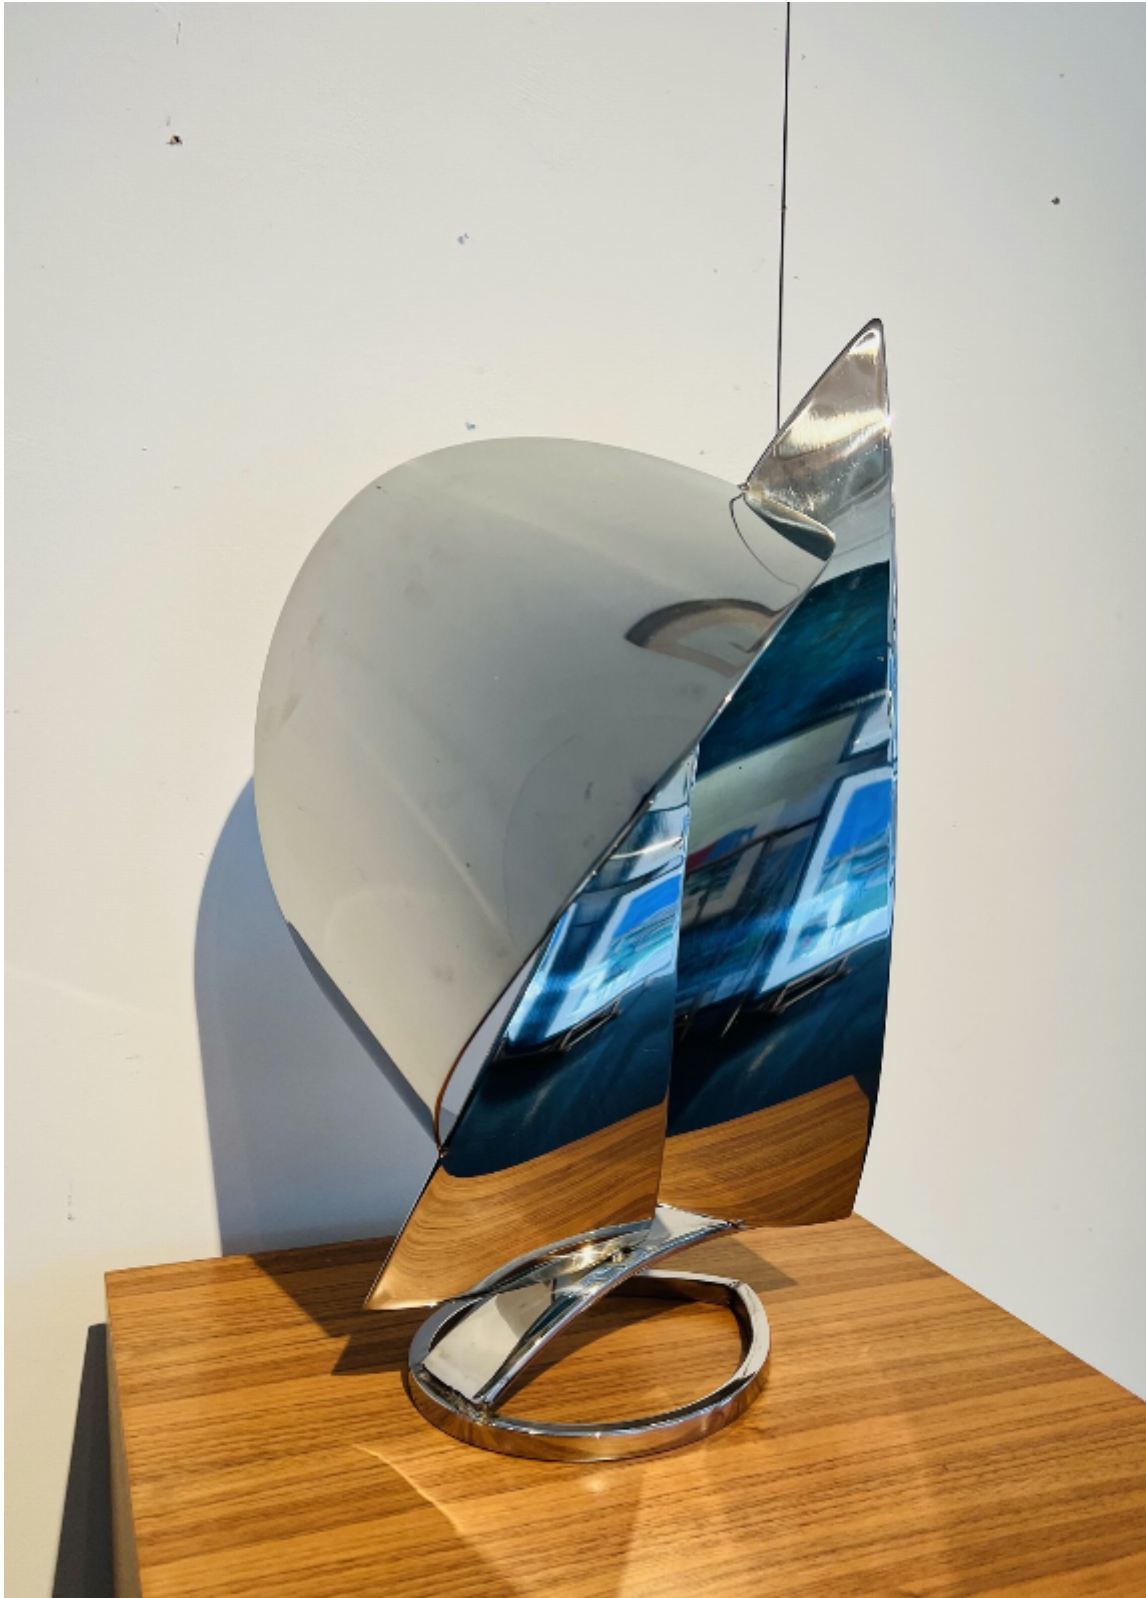

Med Down Wind sailing, wide Spinnaker

John Mellows

Sold

REF: 3453

Height: 46 cm (18.1")

Width: 39 cm (15.4")

Depth: 20 cm (7.9")

Description

Med Down Wind Sailing, wide Spinnaker