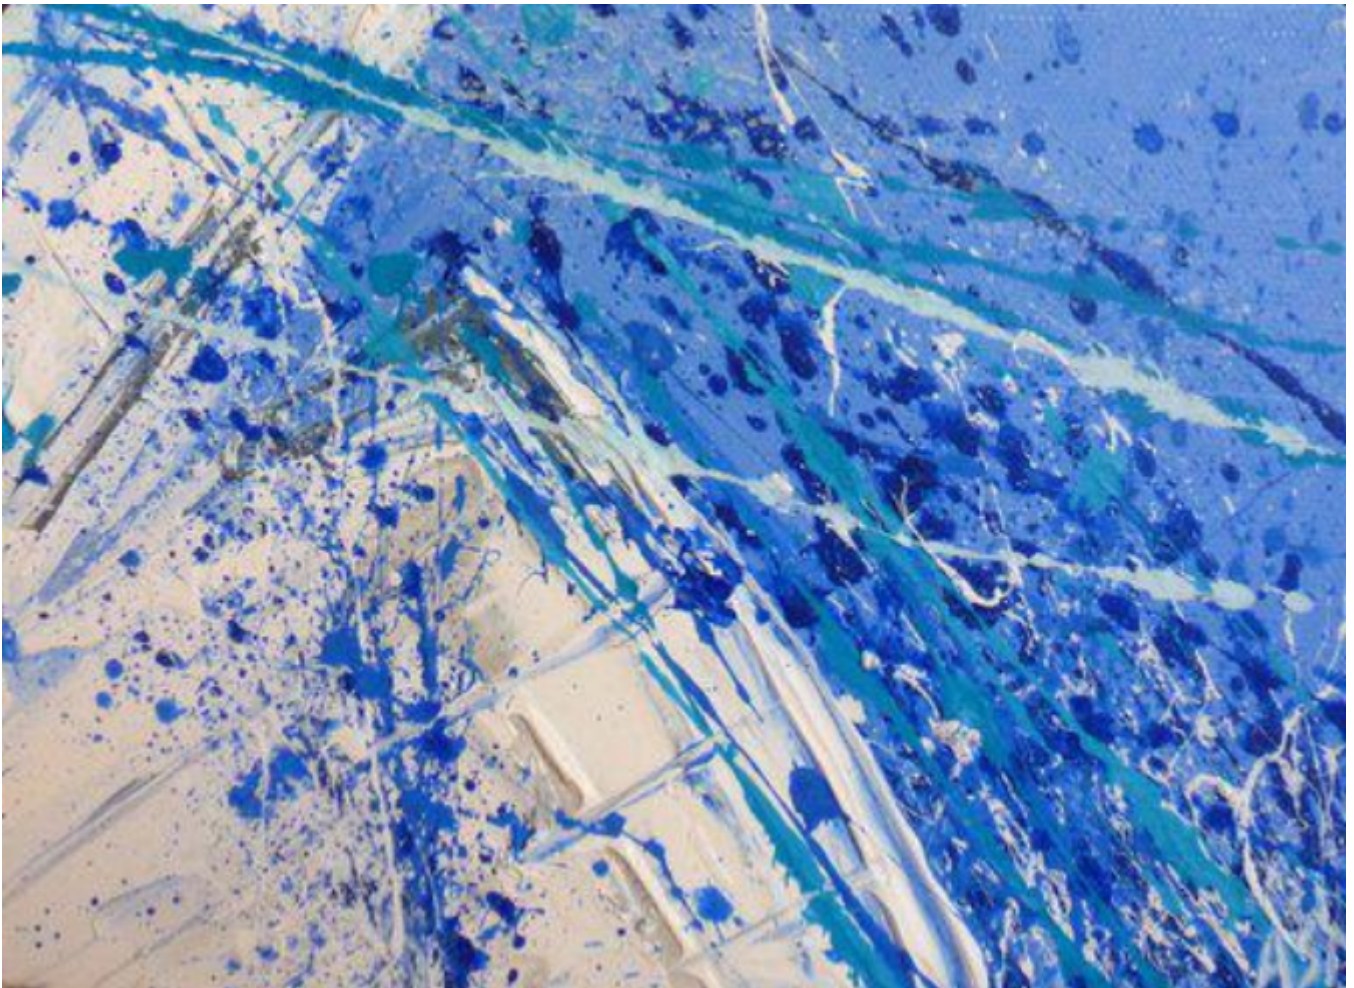

Gaff study

Annabel Menheneott

Sold

REF: 1944

Height: 18 cm (7.1")

Width: 13 cm (5.1")

Description

Gaff study